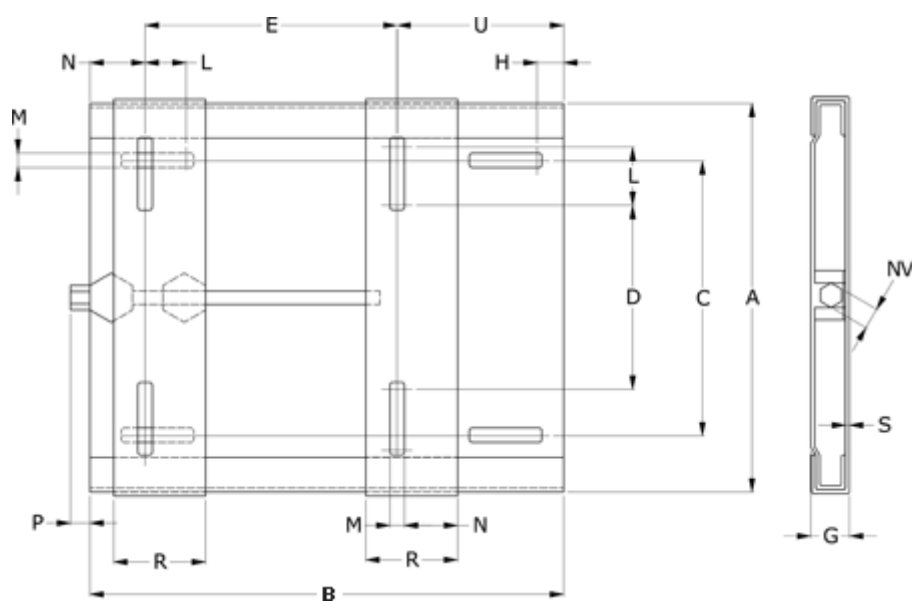

Data Sheet

Article number: 4205121601802
Description: Motorbase SL00490
for motorsize 160/180

Measures

A = 410	M = 15.0
B = 490	N = 40
C = 284	NV = 22
D = 193	P = 24
E = 114	R = 95
G = 40	S = 4
H = 30	U = 336
L = 60	